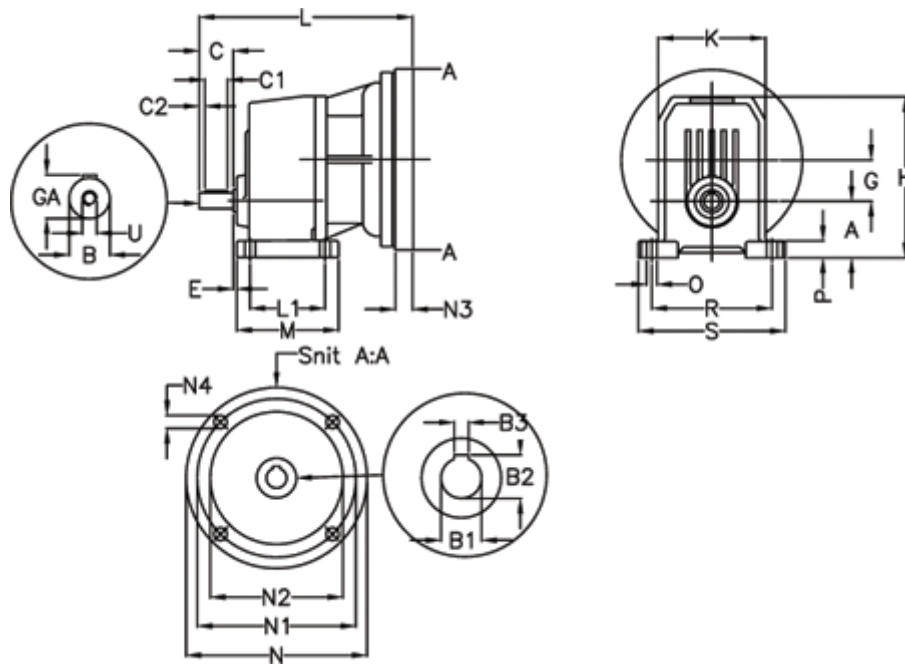

Article number: 40550500881220

Description: Single Stage Helical Gear
S 501-8,8-P63B5

Measures

| | | | |
|-----------|-------------|------------|---------|
| A = 82 | E = 25.5 | M = 190.0 | R = 225 |
| B = 38 | F = 10x8x60 | N = 140 | S = 270 |
| B1 = 11 | G = 73.5 | N1 = 115 | U = M12 |
| B2 = 16.3 | GA = 41.0 | N2 = 95 | |
| B3 = 4 | H = 278.5 | N3 = - | |
| C = 80 | K = 185 | N4 = M8x16 | |
| C1 = 60 | L = 314 | O = 18 | |
| C2 = 10 | L1 = 145.0 | P = 25.0 | |